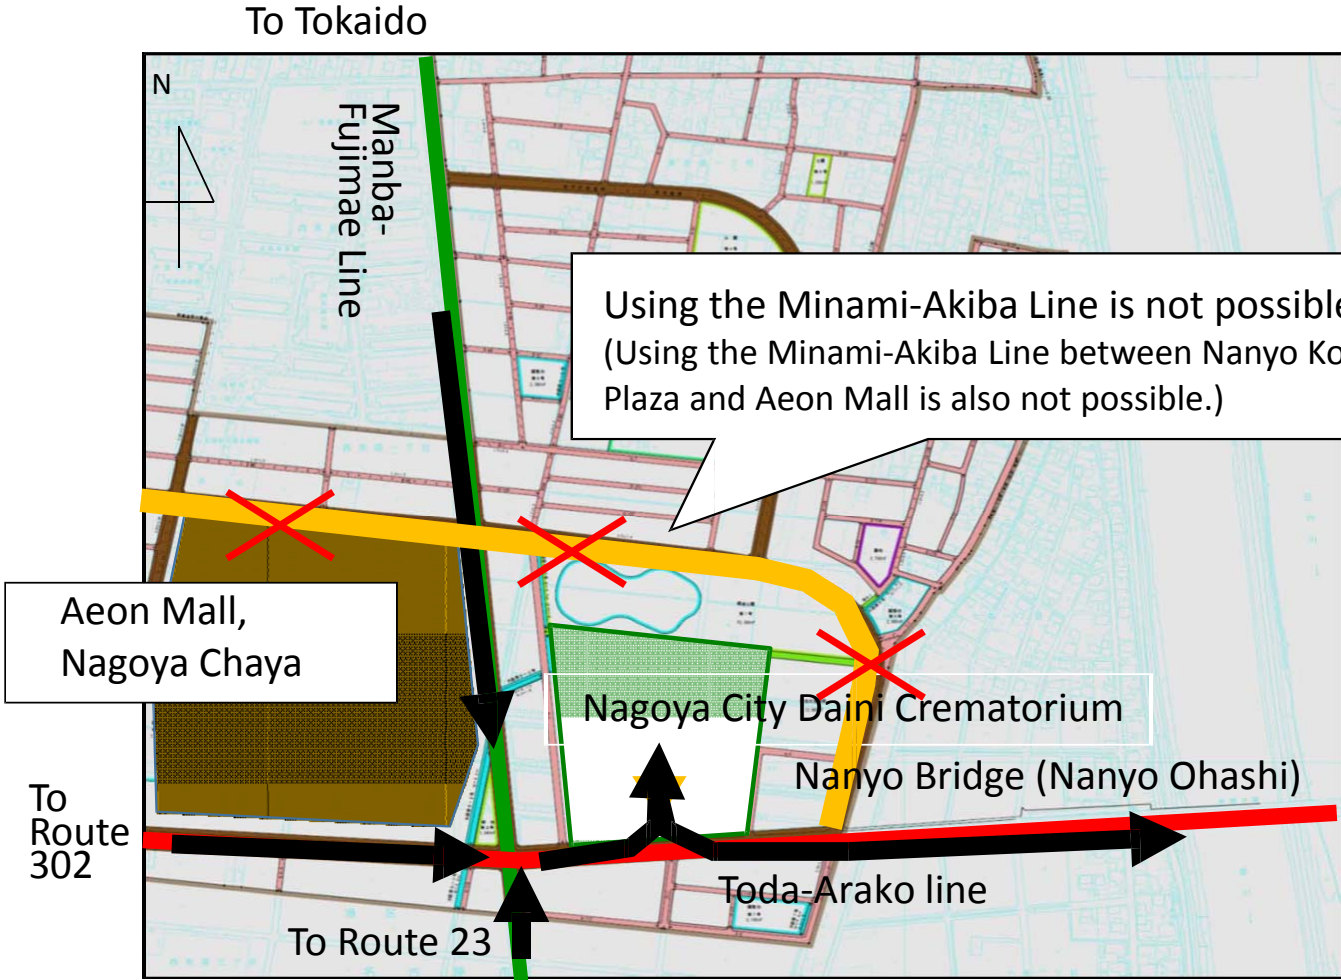

Surrounding streets where hearse is admitted (Nagoya City Daini Crematorium)

Please come from the Toda-arako Line or Manba-fujimae Line, impossible to use from Minami-Akiba Line.

Using the Minami-Akiba Line is not possible.
(Using the Minami-Akiba Line between Nanyo Koryu Plaza and Aeon Mall is also not possible.)

Explanatory note

- ▲ Exit
- Toda-Arako Line
- Manba-Fujimae Line