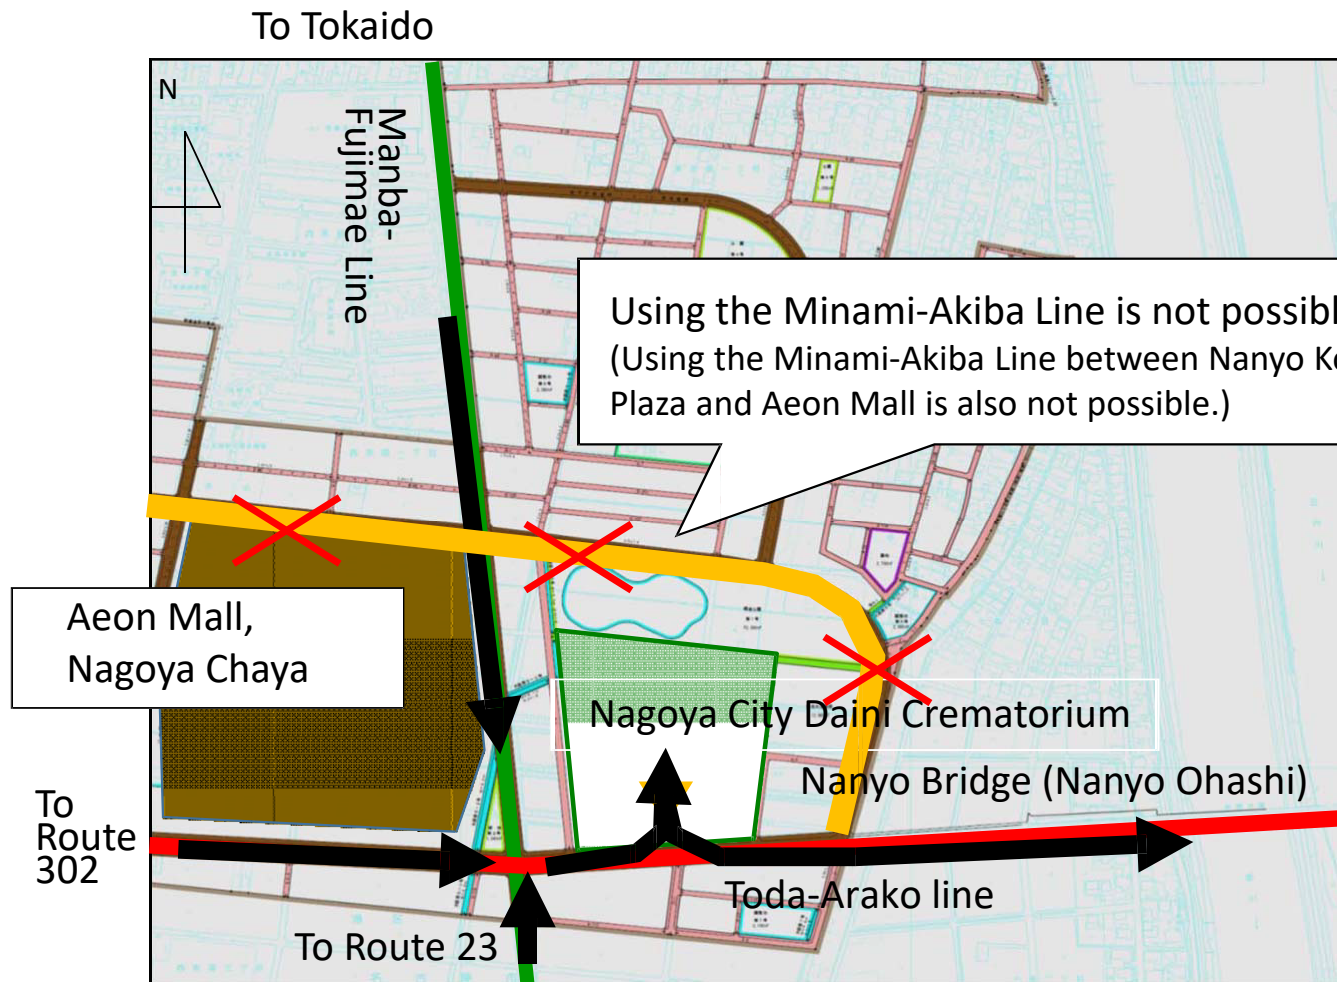

Surrounding streets where hearse is admitted (Nagoya City Daini Crematorium)

Please take only the
Toda-Arako Line or
Manba-Fujimae Line,
not the Minami-Akiba Line.

Explanatory note

- Exit
- Toda-Arako Line
- Manba-Fujimae Line